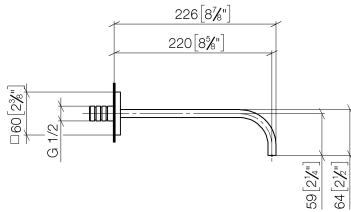

**MEM Bath spout for wall mounting - Dark Chrome**

MEM

13 801 782

- 220mm projection
- rectangular, air-enriched flow
- rosette 60 x 60 mm
- hole diameter 37 mm
- 1/2" connection
- max. flow 38.5 l/min at 3 bar flow pressure
- WRAS 2203039

13 801 782

mm [inches]

Flow rate chart

Certificates

WRAS\_2203039.

13 801 782

Parts for other  
finishes can be found  
here: [Chrome](#)